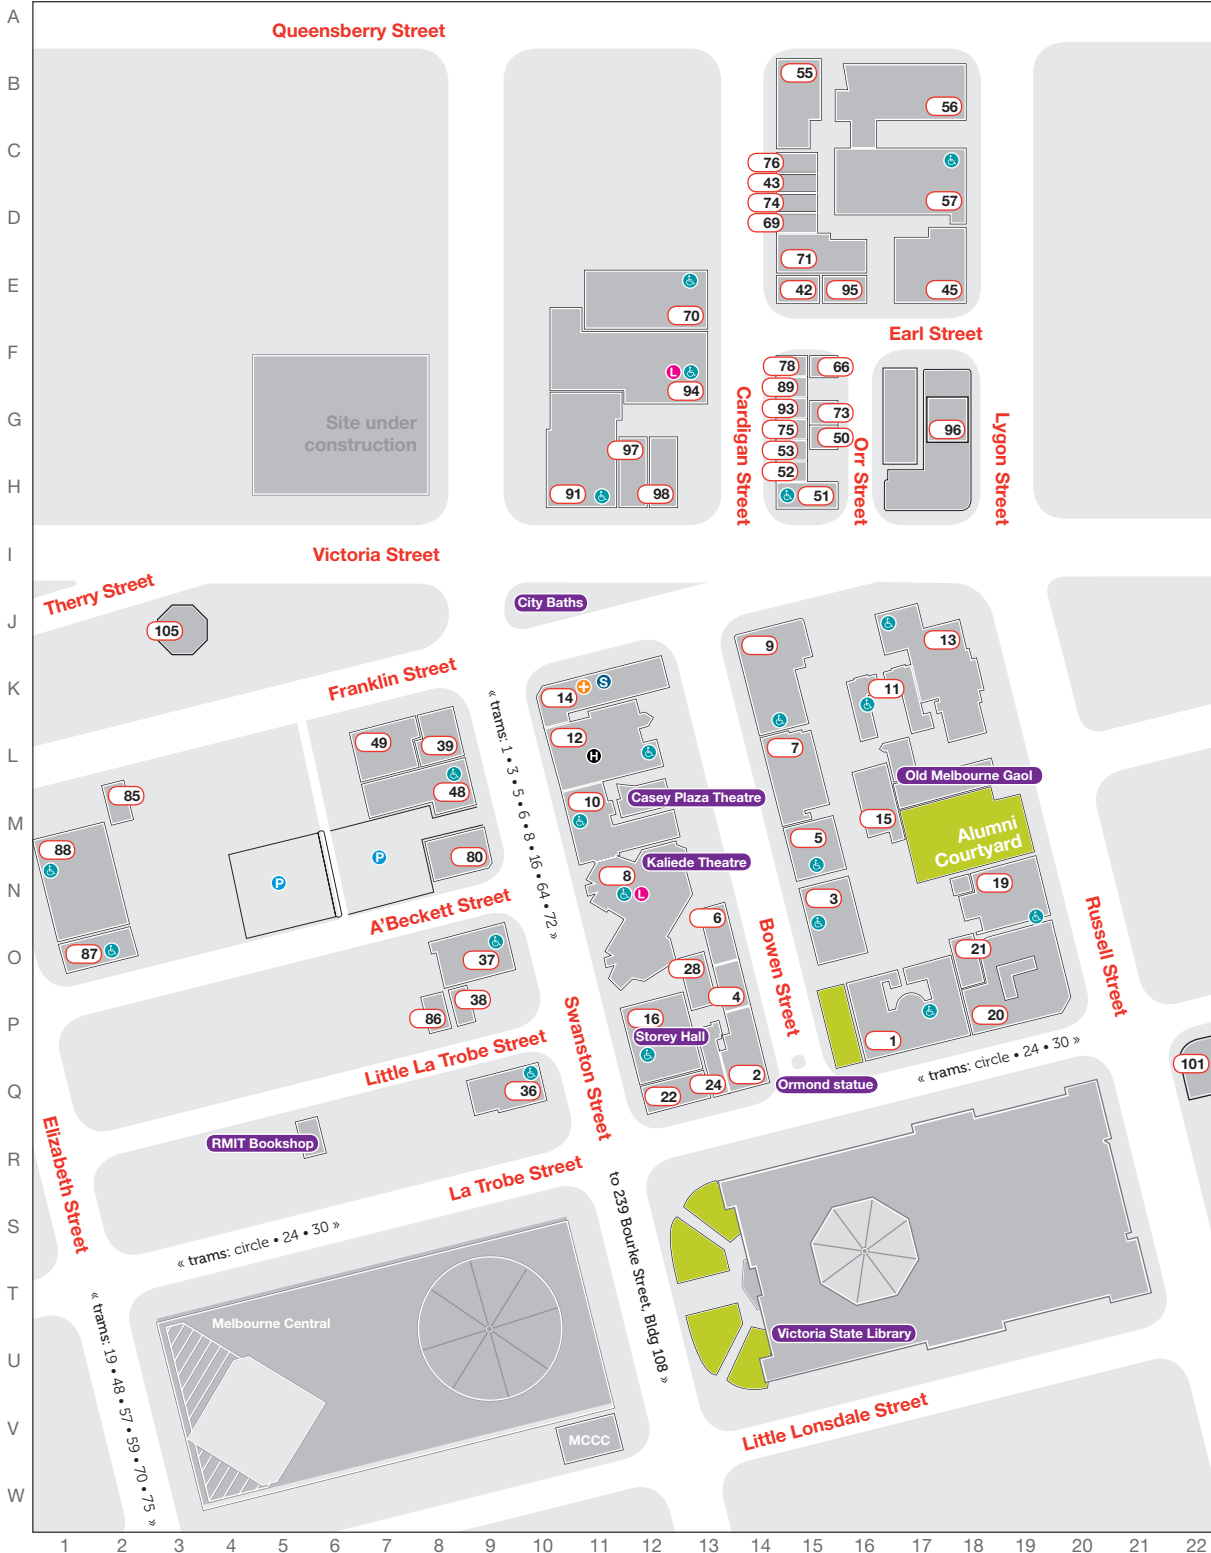

CITY CAMPUS

City campus buildings not on this map:

- » Building 154 (Royal Dental Hospital, 720 Swanston St, Carlton)
- » Building 157 (Level 3, 257 Collins Street, Melbourne)
- » Building 158 (Graduate School of Business, 300 Queen St, Melbourne)

LEGEND

	the Hub
	Library
	Health services
	Wheelchair access
	Building number
	Landmark
	Security
	Parking

INFO CORNER

www.rmit.edu.au/id/ops
 Building 22,
 330 Swanston Street
 Tel: (03) 9925 2260
 Opening hours:
 Monday – Friday
 9 am – 5.30 pm

www.rmit.edu.au/about/campuses

The Hub offers current RMIT students service, advice and information.
www.rmit.edu.au/students/aboutthehub

- » the Hub at City – Swanston Street
 Building 12, Level 4
 394 Swanston Street
 Opening hours: 9 am – 6 pm
- » the Hub at City – Bourke Street
 Building 108, Level 4
 239 Bourke Street
 Opening hours: 9 am – 6 pm

* RMIT Bookshop
www.rmitbookshop.com.au
 17–25 Little La Trobe St
 Opening hours:
 Monday–Friday: 8.45 am – 6.30 pm
 Saturday: 11 am – 3 pm

* RMIT Business Bookshop
 Shop 21, Tivoli Arcade, Building 108
 239 Bourke Street
 Opening hours:
 Monday–Thursday: 8.45 am – 6 pm
 Friday: 8.45 am – 5.30 pm
 Saturday: 11 am – 3 pm