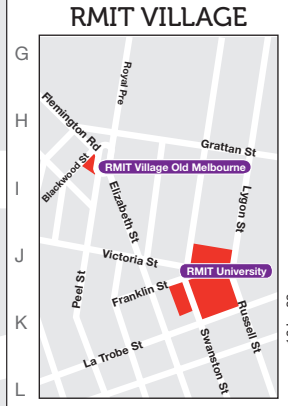

CITY CAMPUS

City campus buildings not on this map:

- » Building 154 (Royal Dental Hospital, 720 Swanston St, Carlton)
- » Building 157 (Level 3, 257 Collins Street, Melbourne)
- » Building 158 (Graduate School of Business, 300 Queen St, Melbourne)

LEGEND

	the Hub
	Library
	Health services
	Wheelchair access
	Building number
	Landmark
	Security
	Parking

INFO CORNER

www.rmit.edu.au/id/ops
 Building 22,
 330 Swanston Street
 Tel: (03) 9925 2260
 Opening hours:
 Monday – Friday
 9 am – 5.30 pm

www.rmit.edu.au/about/campuses

The Hub offers current RMIT students service, advice and information.
www.rmit.edu.au/students/aboutthehub

- » the Hub at City – Swanston Street
 Building 12, Level 4
 394 Swanston Street
 Opening hours: 9 am – 6 pm
- » the Hub at City – Bourke Street
 Building 108, Level 4
 239 Bourke Street
 Opening hours: 9 am – 6 pm

* City Fitness Centre
 Building 8, Level 3
 360 Swanston Street

Produced from information supplied by Property Services. City campus map ver 12Jun09.