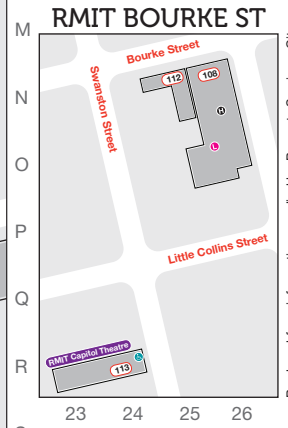

CITY CAMPUS

City campus buildings not on this map:

- » Building 154 (Royal Dental Hospital, 720 Swanston St, Carlton)
- » Building 157 (Level 3, 257 Collins Street, Melbourne)
- » Building 158 (Graduate School of Business, 300 Queen St, Melbourne)

LEGEND

	the Hub
	Library
	Health services
	Wheelchair access
	Building number
	Landmark
	Security
	Parking

INFO CORNER

www.rmit.edu.au/id/ops
 Building 22,
 330 Swanston Street
 Tel: (03) 9925 2260
 Opening hours:
 Monday – Friday
 9 am – 5.30 pm

www.rmit.edu.au/about/campuses

The Hub offers current RMIT students service, advice and information.
www.rmit.edu.au/students/aboutthehub

- » the Hub at City – Swanston Street
 Building 12, Level 4
 394 Swanston Street
 Opening hours: 9 am – 6 pm
- » the Hub at City – Bourke Street
 Building 108, Level 4
 239 Bourke Street
 Opening hours: 9 am – 6 pm

* City Fitness Centre
 Building 8, Level 3
 360 Swanston Street

Produced from information supplied by Property Services. City campus map ver 12Jun09.